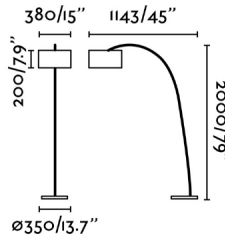

## General characteristics

Type	II
IP	20
voltage	100V-240V
Hertz	50/60HZ
Cable meters	2000mm
Switch type	1, PRESS