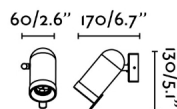

ORLEANS is a collection of lamps for home lighting designed by Nahtrang. It is a minimalistic wall lamp with a little switch on base. It's a good option for rooms that need a light spot.