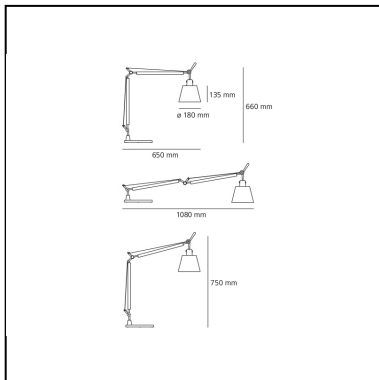

LUMINAIRE

- Watt: **100W**
- Voltage: **220V-240V**
- Delivered lumens output: **1392lm**
- Efficiency: **77%**
- Efficacy: **13.92lm/W**

Notes

Interchangeable support: table base, clamp, desk fixed support and twin support that allows two independent lamp units to be fitted. Possibility to mount LED source on E27 Socket. Complete lamp consists of body lamp + accessories

DESCRIPTION

Base and cantilevered arms in polished aluminium; diffuser in silk satin fabric on a plastic frame; joints in polished aluminium. System of spring balancing. The code refers to the luminaire's body only

PRODUCT CODE: 0947020A

FEATURES

- Article Code: **0947020A**
- Colour: **Grey**
- Installation: **Table**
- Material: **Aluminium, silk satin fabric and steel**
- Series: **Design Collection**
- design by: **Michele De Lucchi, Giancarlo Fassina**

DIMENSIONS

- Height: **cm 66**
- Diameter: **cm 18**
- Base Diameter: **cm 23**
- Max Extension Height: **cm 75**
- Max Extension Length: **cm 108**
- Impact Resistance: **N/D**
- Glow Wire Test: **N/D°**

NOT INCLUDED SOURCES

- Category: **HALO**
- Number: **1**
- Watt: **46W**
- Socket: **E27**
- Class: **A**

ALTERNATIVE SOURCES