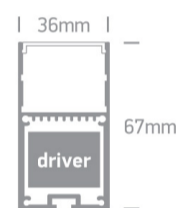

09 LED Strips & Profiles > Surface / Suspended Wide Profiles Internal Driver

7910/AL

2m Surface aluminium profile with PC opal diffuser and space to fit slim range driver.

Complete with 2 pairs end cups.

Suitable for 7825, 7845, 7870, 7875, 7880, 7882 & 7887 and LED Strips 25mm.

Downloads

Dimensions

Gallery

Accessories

7838M

7900C

7900P

Physical Specification

Item Group	09 LED Strips & Profiles
Family	Surface / Suspended Wide Profiles Internal Driver
Order Code	7910/AL
Colour	Aluminium
Material	Aluminium
Diffuser Material	PC
Shape	Rectangular
Length	2000mm
Width	35mm
Height	67mm
Surface Ceiling	Yes
Indoor	Yes