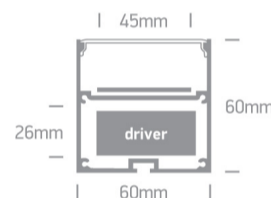

09 LED Strips & Profiles > Surface / Suspended Wide Profiles Internal Driver

7910A/B

2m Surface aluminium profile with PC opal diffuser and space to fit slim range driver.

Complete with 2 pairs end cups.

Suitable for 7885 and LED Strips 45mm.

Downloads

Dimensions

Gallery

Accessories

7838M

7900C

7900P

Physical Specification

Product Type	Gear
Item Group	09 LED Strips & Profiles
Family	Surface / Suspended Wide Profiles Internal Driver
Order Code	7910A/B
Colour	Black
Material	Aluminium
Diffuser Material	PC
Shape	Rectangular
Length	2000mm
Width	60mm
Height	60mm
Surface Ceiling	Yes
Indoor	Yes