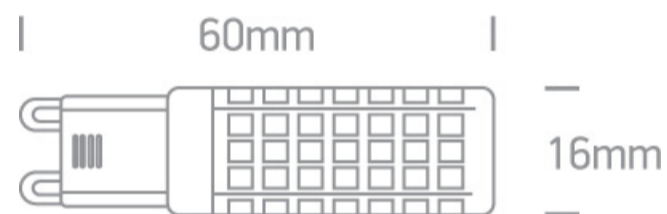

Downloads

Dimensions

Gallery

Physical Specification

Item Group	25 Lamps
Family	G9 LED Dimmable & CCT Variable
Order Code	7106ALGD/W
Shape	Circular
Height	60mm
Diameter	16mm

Gear

No

Lamp