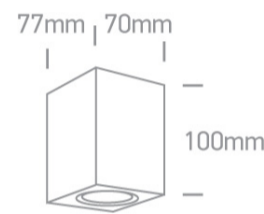

13 Wall & Ceiling>The GU10 Outdoor Cube Lights Die cast

67426/AN

7W MR16 GU10 Die Cast, GU10 Outdoor Cube Lights.

Complies with standard EN60598-1 and any other specific standards

Downloads

Dimensions

Physical Specification

Item Group	13 Wall & Ceiling
Family	The GU10 Outdoor Cube Lights Die cast
Order Code	67426/AN
Colour	Anthracite
Material	Die Cast
Shape	Rectangular
Length	70mm
Width	77mm
Height	100mm
Surface Wall	Yes
Indoor	Yes
Outdoor	Yes