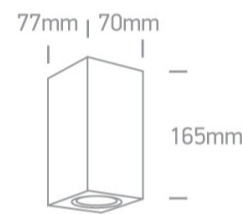

13 Wall & Ceiling>The GU10 Outdoor Cube Lights Die cast

67426A/AN

2X7W MR16 GU10 Die Cast, GU10 Outdoor Cube Lights.

Complies with standard EN60598-1 and any other specific standards

Downloads

Dimensions

Physical Specification

Item Group	13 Wall & Ceiling
Family	The GU10 Outdoor Cube Lights Die cast
Order Code	67426A/AN
Colour	Anthracite
Material	Die Cast
Shape	Rectangular
Length	70mm
Width	77mm
Height	165mm
Surface Wall	Yes
Indoor	Yes
Outdoor	Yes