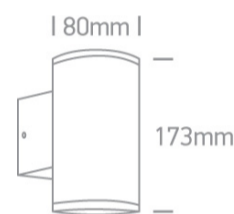

13 Wall & Ceiling>The GU10 Outdoor Wall Lights Die cast

**67400B/AN**

2x10W MR16 GU10 Die Cast, Outdoor Wall Lights.

Complies with standard EN60598-1 and any other specific standards

Downloads

Dimensions

Physical Specification

Item Group	13 Wall & Ceiling
Family	The GU10 Outdoor Wall Lights Die cast
Order Code	67400B/AN
Colour	Anthracite
Material	Die Cast
Shape	Circular
Height	173mm
Diameter	80mm
Surface Wall	Yes
Indoor	Yes
Outdoor	Yes
Adjustable	No

Power(Watts)

2X10W

IP Rating

IP54

Light Source

Replaceable lamp

Lamp Holder

GU10