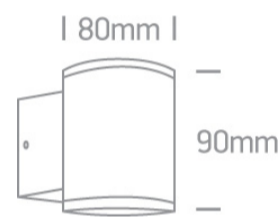

13 Wall & Ceiling>The GU10 Outdoor Wall Lights Die cast

67400A/AN

10W MR16 GU10 Die Cast, Outdoor Wall Lights.

Complies with standard EN60598-1 and any other specific standards

Downloads

Dimensions

Physical Specification

Item Group	13 Wall & Ceiling
Family	The GU10 Outdoor Wall Lights Die cast
Order Code	67400A/AN
Colour	Anthracite
Material	Die Cast
Shape	Circular
Height	90mm
Diameter	80mm
Surface Wall	Yes
Indoor	Yes
Outdoor	Yes
Adjustable	No