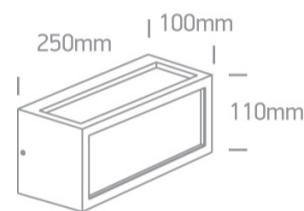

### Dimensions

### Physical Specification

Item Group	13 Wall & Ceiling
Family	Outdoor E27 Square Die cast
Order Code	67328/AN
Colour	Anthracite
Material	Die Cast
Diffuser Material	PC
Shape	Rectangular
Length	250mm
Width	100mm
Height	110mm
Surface Wall	Yes
Indoor	Yes