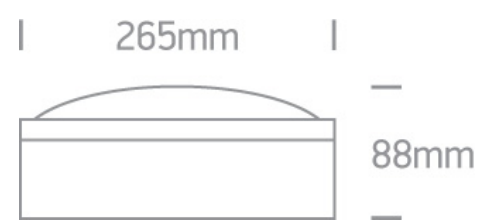

13 Wall & Ceiling>The Round E27 Outdoor Plafo Die cast

67204/AN

20W E27 Die Cast, Round E27 Outdoor Plafo

Complies with standard EN60598-1 and any other specific standards

Downloads

Dimensions

Physical Specification

| | |
|-----------------|--------------------------------------|
| Item Group | 13 Wall & Ceiling |
| Family | The Round E27 Outdoor Plafo Die cast |
| Order Code | 67204/AN |
| Colour | Anthracite |
| Material | Die Cast |
| Shape | Circular |
| Surface Ceiling | Yes |
| Surface Wall | Yes |
| Indoor | Yes |
| Outdoor | Yes |
| Adjustable | No |