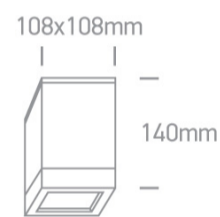

13 Wall & Ceiling>PAR30 Outdoor Cubes Die cast

67132D/AN

75W PAR30 E27 Die Cast, PAR30 Outdoor Cubes.

Complies with standard EN60598-1 and any other specific standards

Downloads

Dimensions

Physical Specification

Item Group	13 Wall & Ceiling
Family	PAR30 Outdoor Cubes Die cast
Order Code	67132D/AN
Colour	Anthracite
Material	Die Cast
Shape	Circular
Surface Ceiling	Yes
Indoor	Yes
Outdoor	Yes
Adjustable	No

Electrical Characteristics