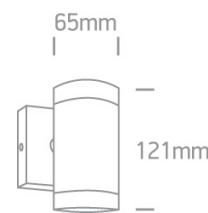

### Dimensions

### Physical Specification

Item Group	13 Wall & Ceiling
Family	GU10 Outdoor Cylinders Die cast
Order Code	67130E/AN
Colour	Anthracite
Material	Die Cast
Shape	Circular
Height	121mm
Diameter	65mm
Surface Wall	Yes
Indoor	Yes
Outdoor	Yes
Adjustable	No