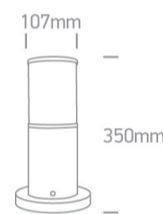

20 Garden & Underwater>The E27 Tube Lights Die cast

67100/AN

20W, E27 Tubes Lights IP54.

Complies with standard EN60598-1 and any other specific standards.

Downloads

Dimensions

Physical Specification

Item Group	20 Garden & Underwater
Family	The E27 Tube Lights Die cast
Order Code	67100/AN
Colour	Anthracite
Material	Die Cast
Shape	Circular
Height	350mm
Diameter	107mm
Inground	Yes
Outdoor	Yes
Adjustable	No