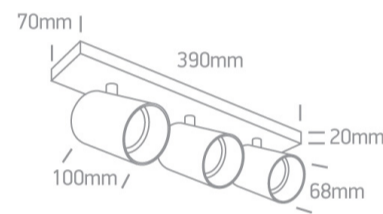

18 Decorative>The Retro GU10 Spots

65305N/BBS

3x10W Retro surface wall and ceiling decorative MR16 GU10 Spot.

Complies with standard EN60598-1 and any other specific standards.

Downloads

Dimensions

Physical Specification

Item Group	18 Decorative
Family	The Retro GU10 Spots
Order Code	65305N/BBS
Colour	Brushed Brass
Material	Aluminium
Shape	Rectangular
Length	390mm
Width	70mm
Height	20mm
Surface Ceiling	Yes
Surface Wall	Yes
Indoor	Yes

Adjustable

2 Directions

Electrical Characteristics

Gear

No

Fitting + Driver

Input Voltage

100-240V

43cm

Box Width

8,5cm

Box Height

13cm

Pcs/Carton

24

Barcode