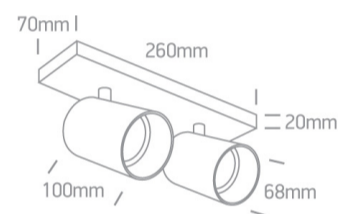

## 65205N/B

2x10W Retro surface wall and ceiling decorative MR16 GU10 Spot.

Complies with standard EN60598-1 and any other specific standards.

### Dimensions

### Physical Specification

Item Group	18 Decorative
Family	The Retro GU10 Spots
Order Code	65205N/B
Colour	Black
Material	Aluminium
Shape	Rectangular
Length	260mm
Width	70mm
Height	20mm
Surface Ceiling	Yes
Surface Wall	Yes
Indoor	Yes

## Packing Info

Box Length

30,5cm

Box Width

12,5cm

Box Height

8,5cm

Box Weight