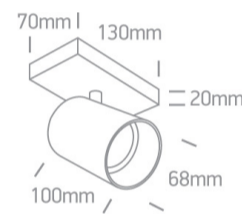

18 Decorative>The Retro GU10 Spots

**65105N/W**

10W Retro surface wall and ceiling decorative MR16 GU10 Spot.

Complies with standard EN60598-1 and any other specific standards.

Downloads

Dimensions

Physical Specification

Item Group	18 Decorative
Family	The Retro GU10 Spots
Order Code	65105N/W
Colour	White
Material	Aluminium
Shape	Rectangular
Length	130mm
Width	70mm
Height	20mm
Surface Ceiling	Yes
Surface Wall	Yes
Indoor	Yes

Adjustable

2 Directions

## Packing Info

Box Length

15cm

Box Width

8,5cm

Box Height

13cm

Pcs/Carton