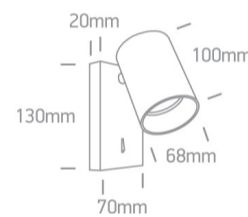

18 Decorative>The Retro GU10 Spots

65105NA/W

10W Retro surface wall decorative MR16 GU10 Spot.

Complies with standard EN60598-1 and any other specific standards.

Downloads

Dimensions

Physical Specification

Item Group	18 Decorative
Family	The Retro GU10 Spots
Order Code	65105NA/W
Colour	White
Material	Aluminium
Shape	Rectangular
Length	130mm
Width	70mm
Height	20mm
Surface Wall	Yes
Indoor	Yes
Adjustable	2 Directions

Illumination Data

Illumination Diagram

Dark Light

Yes

Packing Info

Box Length

15cm

Box Width

13cm

Box Height

8,5cm

Pcs/Carton

24

Barcode

5291889055594

HS Code