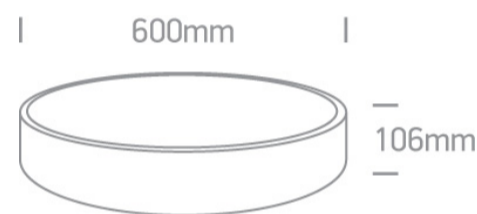

15 Plafo>The LED Project Plafo Metal

62150D/W/W

50W LED slim plafo light, IP20, suitable for residential and commercial application.

Supplied with non-dimmable LED driver.

Complies with standard EN60598-1 and any other specific standards.

Downloads

Dimensions

Physical Specification

Item Group	15 Plafo
Family	The LED Project Plafo Metal
Order Code	62150D/W/W
Colour	White
Material	Metal
Shape	Circular
Height	106mm
Diameter	600mm
Surface Ceiling	Yes
Indoor	Yes
Adjustable	No

Gear		External-Included
Fitting + Driver		
Input Voltage		220-240V
50 Hz		Yes
60 Hz		Yes
Safety Class		
Power(Watts)		50W
IP Rating		IP20
Light Source		LED built in
Dimmable		No
F Mark		

Fitting	
Input Type	Constant Current
Input Current	1400mA
Voltage	34V
Power(Watts)	47,6W
IP Rating	IP20
Light Source	LED built in
LED Type	SMD 5630
LED Brand	Epistar
LED Number	100
F Mark	

Illumination Data

Colour Temperature	3000K
Lumen Output	3000lm
Light Efficiency	60lm/W
CRI	80
Beam Angle	120°
Illumination Diagram	

Packing Info

Box Length	65cm
Box Width	65cm
Box Height	15cm
Box Weight	5Kg
Pcs/Carton	1
Carton Length	65cm
Carton Width	65cm
Carton Height	15cm
Carton Weight	5Kg
Barcode	5291889046769