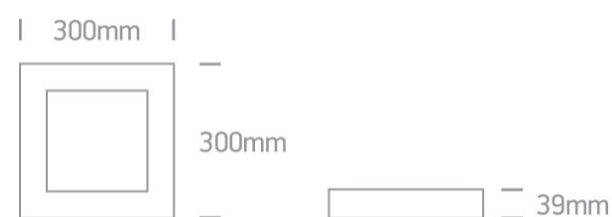

### Dimensions

### Physical Specification

Item Group	15 Plafo
Family	The LED Panel Plafo Square
Order Code	62130AF/W/W
Colour	White
Material	Die Cast
Shape	Rectangular
Length	300mm
Width	300mm
Height	39mm
Surface Ceiling	Yes
Indoor	Yes
Adjustable	No