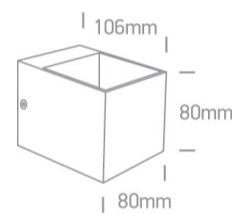

13 Wall & Ceiling>G9 Decorative Wall Lights Aluminium

6030/W

30W G9 Aluminium Mirror Reflector Decorative Wall Lights.

Complies with standard EN60598-1 and any other specific standards.

Downloads

Dimensions

Physical Specification

Item Group	13 Wall & Ceiling
Family	G9 Decorative Wall Lights Aluminium
Order Code	6030/W
Colour	White
Material	Aluminium
Shape	Rectangular
Length	80mm
Width	80mm
Height	106mm
Surface Wall	Yes
Indoor	Yes
Adjustable	No