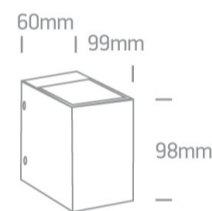

13 Wall & Ceiling>The GU10 & G9 Wall Lights

6017G/AL

40W G9 Natural Aluminium Wall Lights.

Complies with standard EN60598-1 and any other specific standards.

Downloads

Dimensions

Physical Specification

Item Group	13 Wall & Ceiling
Family	The GU10 & G9 Wall Lights
Order Code	6017G/AL
Colour	Aluminium
Material	Natural Aluminium
Shape	Circular
Surface Wall	Yes
Indoor	Yes
Adjustable	No