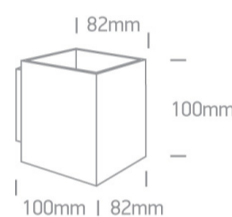

13 Wall & Ceiling>G9 Decorative Wall Lights Aluminium

6017A/W

30W G9 Aluminium Decorative Wall Lights.

Complies with standard EN60598-1 and any other specific standards.

Downloads

Dimensions

Physical Specification

Item Group	13 Wall & Ceiling
Family	G9 Decorative Wall Lights Aluminium
Order Code	6017A/W
Colour	White
Material	Aluminium
Shape	Rectangular
Length	100mm
Width	82mm
Height	100mm
Surface Wall	Yes
Indoor	Yes
Adjustable	No