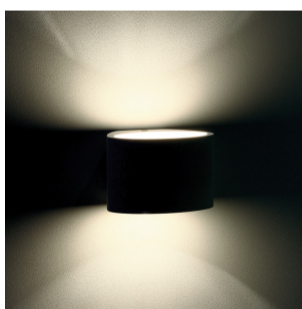

Gallery

Physical Specification

Item Group

13 Wall & Ceiling

Family

The Decorative Wall Lights Gypsum

Order Code

60042

Colour

White

Material

Gypsum

Shape

Rectangular

Length

120mm