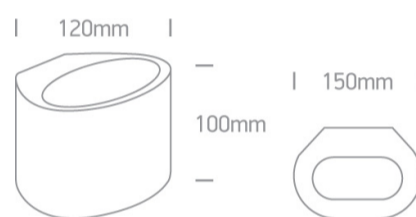

13 Wall & Ceiling>The Decorative Wall Lights Gypsum

60042

40W G9 wall gypsum decorative light, IP20.

Complies with standard EN60598-1 and any other specific standards.

#### Dimensions

White

Material

Gypsum

Shape

Rectangular

Length

120mm

Width	100mm
Height	150mm
Surface Wall	Yes
Indoor	Yes
Adjustable	No