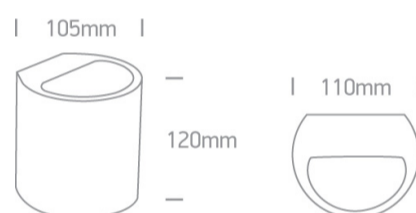

13 Wall & Ceiling>The Decorative Wall Lights Gypsum

60040

40W G9 wall gypsum decorative light, IP20.

Complies with standard EN60598-1 and any other specific standards.

Downloads

Dimensions

Physical Specification

Item Group	13 Wall & Ceiling
Family	The Decorative Wall Lights Gypsum
Order Code	60040
Colour	White
Material	Gypsum
Shape	Rectangular
Length	110mm
Width	105mm
Height	120mm
Surface Wall	Yes
Indoor	Yes
Adjustable	No

Illumination Data

Illumination Diagram

Packing Info

Box Length

33,5cm

Box Width

18,5cm

Box Height