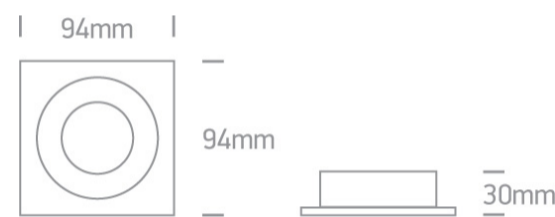

03 Recessed Spots Adjustable > The Dual Ring GU10 Range Aluminium

51105ABG/W

Recessed adjustable MR16 spot with GU10 lamp holder.

Complies with standard EN60598-1 and any other specific standards.

Downloads

Dimensions

Physical Specification

Item Group	03 Recessed Spots Adjustable
Family	The Dual Ring GU10 Range Aluminium
Order Code	51105ABG/W
Colour	White
Material	Aluminium
Shape	Rectangular
Length	94mm
Width	94mm
Height	30mm
Cutout Hole Diameter	80mm
Recessed Ceiling	Yes
Depth Required	100mm