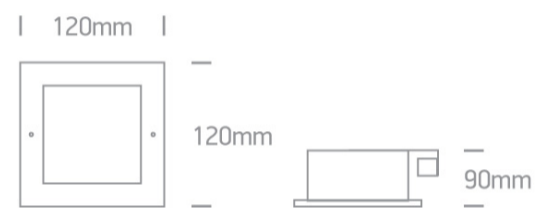

05 Downlights Fixed > E27 Budget Downlights Metal

50115BF/MC

Recessed downlight with E27 lampholder.

Complies with standard EN60598-1 and any other specific standards.

Downloads

Dimensions

Physical Specification

Item Group	05 Downlights Fixed
Family	E27 Budget Downlights Metal
Order Code	50115BF/MC
Colour	Brushed Chrome
Material	Metal
Shape	Rectangular
Length	120mm
Width	120mm
Height	90mm
Cutout Hole Width	110mm
Cutout Hole Length	110mm
Recessed Ceiling	Yes