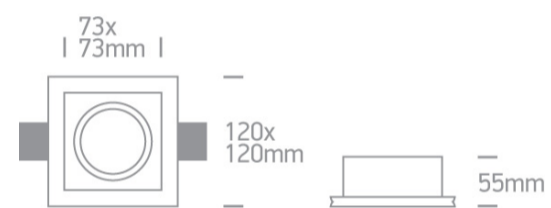

01 Recessed Spots Fixed > Trimless Gypsum

50105GT2

Trimless Gypsum Dark Light Recessed MR16 spot with GU10 lampholder.

Complies with standard EN60598-1 and any other specific standards.

Downloads

Dimensions

Gallery

Physical Specification

| | |
|------------|-------------------------|
| Item Group | 01 Recessed Spots Fixed |
| Family | Trimless Gypsum |
| Order Code | 50105GT2 |
| Colour | White |
| Material | Gypsum |
| Shape | Rectangular |
| Length | 120mm |

| | |
|---------------------------|-------|
| Width | 120mm |
| Height | 55mm |
| Cutout Hole Width | 122mm |
| Cutout Hole Length | 122mm |
| Recessed trimless ceiling | Yes |
| Depth Required | 150mm |
| Indoor | Yes |
| Adjustable | No |

Illumination Data

| | |
|----------------------|---|
| Illumination Diagram |  |
| Dark Light | Yes |

Packing Info

| | |
|------------|---------------|
| Box Length | 20cm |
| Box Width | 17cm |
| Box Height | 11cm |
| Box Weight | 0,685kg |
| Pcs/Carton | 24 |
| Barcode | 5291889031659 |
| HS Code | 9405409900 |