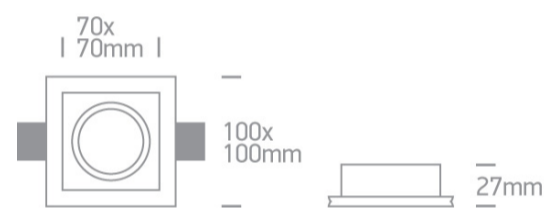

## 50105GT1

Trimless Gypsum Recessed MR16 spot with GU10 lampholder.

Complies with standard EN60598-1 and any other specific standards.

### Dimensions

### Physical Specification

Item Group	01 Recessed Spots Fixed
Family	Trimless Gypsum
Order Code	50105GT1
Colour	White
Material	Gypsum
Shape	Rectangular
Length	100mm

Width	100mm
Height	24mm
Cutout Hole Width	102mm
Cutout Hole Length	102mm
Recessed trimless ceiling	Yes
Depth Required	100mm
Indoor	Yes
Adjustable	No