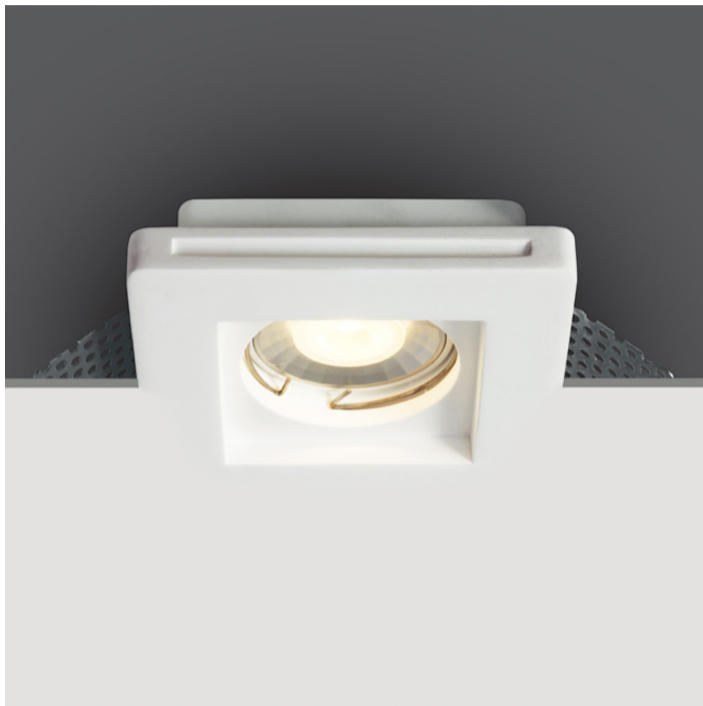

01 Recessed Spots Fixed > Trimless Gypsum

## 50105GT1

Trimless Gypsum Recessed MR16 spot with GU10 lampholder.

Complies with standard EN60598-1 and any other specific standards.

### Physical Specification

Item Group	01 Recessed Spots Fixed
Family	Trimless Gypsum
Order Code	50105GT1
Colour	White
Material	Gypsum
Shape	Rectangular
Length	100mm

Width	100mm
Height	24mm
Cutout Hole Width	102mm
Cutout Hole Length	102mm
Recessed trimless ceiling	Yes
Depth Required	100mm
Indoor	Yes
Adjustable	No