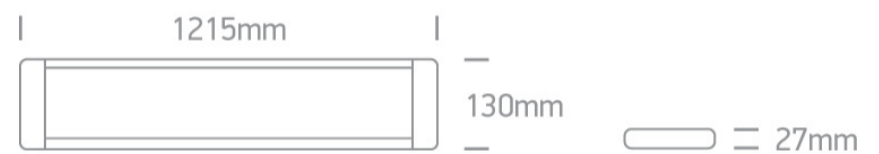

12 Office & Kitchen>The LED Linear Range

38248M/W/W

48W LED fitting ideal for office installation, IP20.

Supplied with non-dimmable LED driver.

Complies with standard EN60598-1 and any other specific standards.

Downloads

Dimensions

Accessories

050090

Physical Specification

Item Group	12 Office & Kitchen
Family	The LED Linear Range
Order Code	38248M/W/W
Colour	White
Material	Aluminium + Plastic
Shape	Rectangular

Length	1215mm
Width	130mm
Height	27mm
Surface Ceiling	Yes
Indoor	Yes