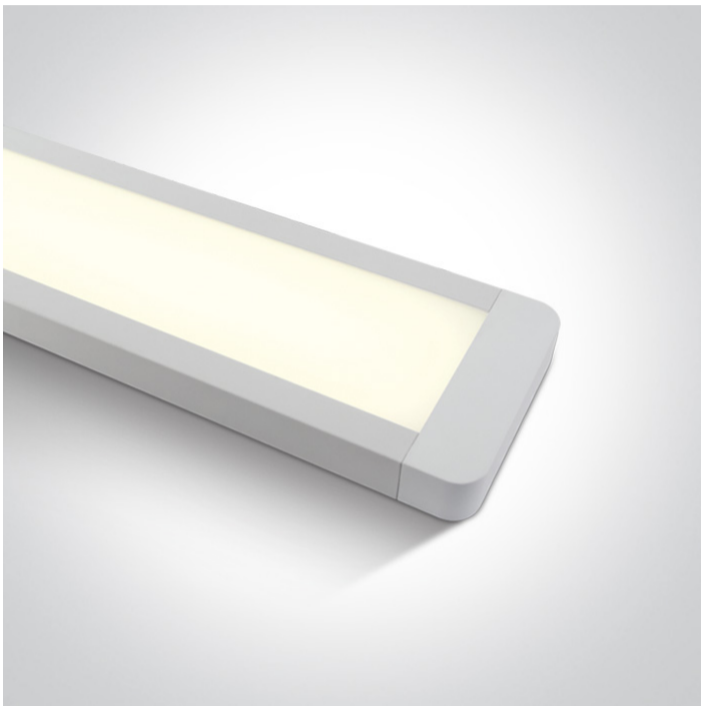

12 Office & Kitchen>The LED Linear Range

38248M/W/W

48W LED fitting ideal for office installation, IP20.

Supplied with non-dimmable LED driver.

Complies with standard EN60598-1 and any other specific standards.

Downloads

Dimensions

Accessories

050090

Physical Specification

Item Group	12 Office & Kitchen
Family	The LED Linear Range
Order Code	38248M/W/W
Colour	White
Material	Aluminium + Plastic
Shape	Rectangular

Length	1215mm
Width	130mm
Height	27mm
Surface Ceiling	Yes
Indoor	Yes