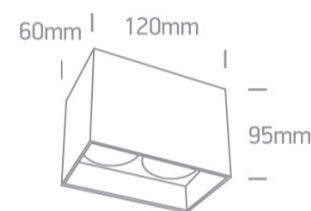

### Dimensions

### Physical Specification

Item Group	13 Wall & Ceiling
Family	The GU10 Dark Light Aluminium
Order Code	12205NA/B
Colour	Black
Material	Aluminium
Shape	Rectangular
Length	120mm
Width	60mm
Height	95mm
Surface Ceiling	Yes
Indoor	Yes
Adjustable	No