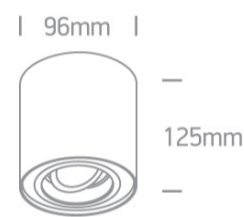

13 Wall & Ceiling > GU10 Adjustable Cylinders Aluminium

12105Y/W

10W MR16 GU10 Ceiling Light.

Complies with standard EN60598-1 and any other specific standards.

Downloads

Dimensions

Physical Specification

Item Group	13 Wall & Ceiling
Family	GU10 Adjustable Cylinders Aluminium
Order Code	12105Y/W
Colour	White
Material	Aluminium
Shape	Circular
Height	125mm
Diameter	96mm
Surface Ceiling	Yes
Indoor	Yes
Adjustable	2 Directions

## Packing Info

Box Length

10cm

Box Width

10cm

Box Height

13cm

Pcs/Carton