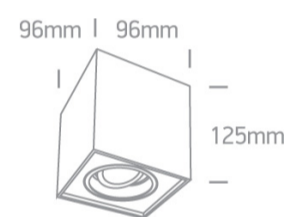

13 Wall & Ceiling > GU10 Adjustable Square Cylinders Aluminium

12105YA/W

10W MR16 GU10 Ceiling Light.

Complies with standard EN60598-1 and any other specific standards.

Downloads

Dimensions

Physical Specification

Item Group	13 Wall & Ceiling
Family	GU10 Adjustable Square Cylinders Aluminium
Order Code	12105YA/W
Colour	White
Material	Aluminium
Shape	Rectangular
Length	96mm
Width	96mm
Height	125mm
Surface Ceiling	Yes
Indoor	Yes
Adjustable	2 Directions

Illumination Data

Illumination Diagram

Packing Info

Box Length

10cm

Box Width

10cm

Box Height