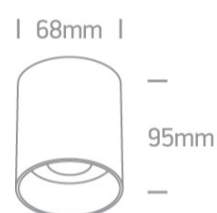

13 Wall & Ceiling>The GU10 Dark Light Aluminium

12105N/W

10W MR16 GU10 White cylinder downlight with Black reflector.

Complies with standard EN60598-1 and any other specific standards.

Downloads

Dimensions

Physical Specification

Item Group	13 Wall & Ceiling
Family	The GU10 Dark Light Aluminium
Order Code	12105N/W
Colour	White
Material	Aluminium
Shape	Circular
Height	95mm
Diameter	68mm
Surface Ceiling	Yes
Indoor	Yes
Adjustable	No

Illumination Diagram

Dark Light

Yes

Packing Info

Box Length

9cm

Box Width

9cm