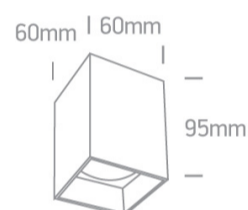

13 Wall & Ceiling>The GU10 Dark Light Aluminium

12105NA/W

10W MR16 GU10 White downlight with Black reflector.

Complies with standard EN60598-1 and any other specific standards.

Downloads

Dimensions

Physical Specification

Item Group	13 Wall & Ceiling
Family	The GU10 Dark Light Aluminium
Order Code	12105NA/W
Colour	White
Material	Aluminium
Shape	Rectangular
Length	60mm
Width	60mm
Height	95mm
Surface Ceiling	Yes
Indoor	Yes
Adjustable	No

Illumination Data

Illumination Diagram

Dark Light

Yes

Packing Info

Box Length

9cm

Box Width