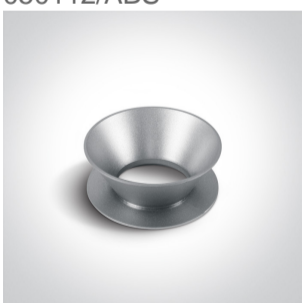

13 Wall & Ceiling>The Chill Out Cylinder GU10

12105MA/W

10W MR16 GU10 cylinder downlight.

Reflector must be ordered separately.

Complies with standard EN60598-1 and any other specific standards.

Downloads

Dimensions

Must be ordered separately

050112/ABS

050112/B

050112/BS

050112/CU

050112/DC

050112/G

050112/GL

050112/W

Physical Specification

Item Group	13 Wall & Ceiling
Family	The Chill Out Cylinder GU10
Order Code	12105MA/W
Colour	White
Material	Aluminium
Diffuser Material	Plastic
Shape	Circular
Height	250mm
Diameter	75mm
Surface Ceiling	Yes
Indoor	Yes
Adjustable	No