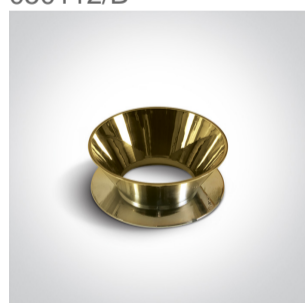

13 Wall & Ceiling>The Chill Out Cylinder GU10

12105MA/W

10W MR16 GU10 cylinder downlight.

Reflector must be ordered separately.

Complies with standard EN60598-1 and any other specific standards.

Downloads

Dimensions

Must be ordered separately

050112/ABS

050112/B

050112/BS

050112/CU

050112/DC

050112/G

050112/GL

050112/W

Physical Specification

Item Group	13 Wall & Ceiling
Family	The Chill Out Cylinder GU10
Order Code	12105MA/W
Colour	White
Material	Aluminium
Diffuser Material	Plastic
Shape	Circular
Height	250mm
Diameter	75mm
Surface Ceiling	Yes
Indoor	Yes
Adjustable	No