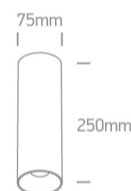

13 Wall & Ceiling>The Chill Out Cylinder GU10

12105MA/W

10W MR16 GU10 cylinder downlight.

Reflector must be ordered separately.

Complies with standard EN60598-1 and any other specific standards.

Downloads

Dimensions

050112/W

Physical Specification

Item Group	13 Wall & Ceiling
Family	The Chill Out Cylinder GU10
Order Code	12105MA/W
Colour	White
Material	Aluminium
Diffuser Material	Plastic
Shape	Circular
Height	250mm
Diameter	75mm
Surface Ceiling	Yes
Indoor	Yes
Adjustable	No

Illumination Data

Illumination Diagram

Dark Light

Yes

Packing Info

Box Length

8cm

Box Width