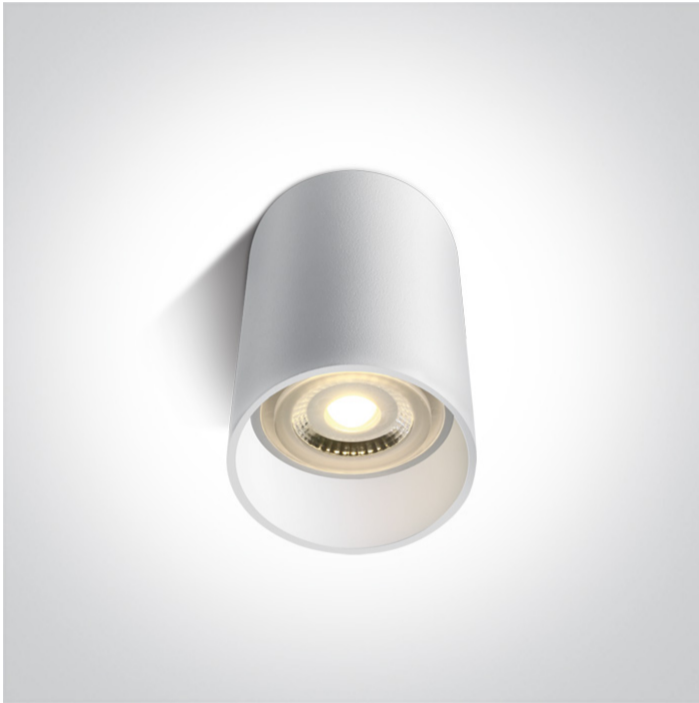

13 Wall & Ceiling > GU10 Ceiling Cylinders Aluminium

12105E/W

20w MR16 GU10 Ceiling Light.

Complies with standard EN60598-1 and any other specific standards.

Downloads

Dimensions

Physical Specification

Item Group	13 Wall & Ceiling
Family	GU10 Ceiling Cylinders Aluminium
Order Code	12105E/W
Colour	White
Material	Aluminium
Shape	Circular
Height	56mm
Diameter	100mm
Surface Ceiling	Yes
Indoor	Yes
Adjustable	No

Lamp Holder

GU10

Number of Lamps

1

Dimmable

N/A

F Mark

Illumination Data