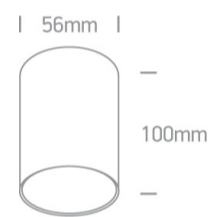

13 Wall & Ceiling > GU10 Ceiling Cylinders Aluminium

12105E/W

20w MR16 GU10 Ceiling Light.

Complies with standard EN60598-1 and any other specific standards.

Downloads

Dimensions

Physical Specification

Item Group	13 Wall & Ceiling
Family	GU10 Ceiling Cylinders Aluminium
Order Code	12105E/W
Colour	White
Material	Aluminium
Shape	Circular
Height	56mm
Diameter	100mm
Surface Ceiling	Yes
Indoor	Yes
Adjustable	No