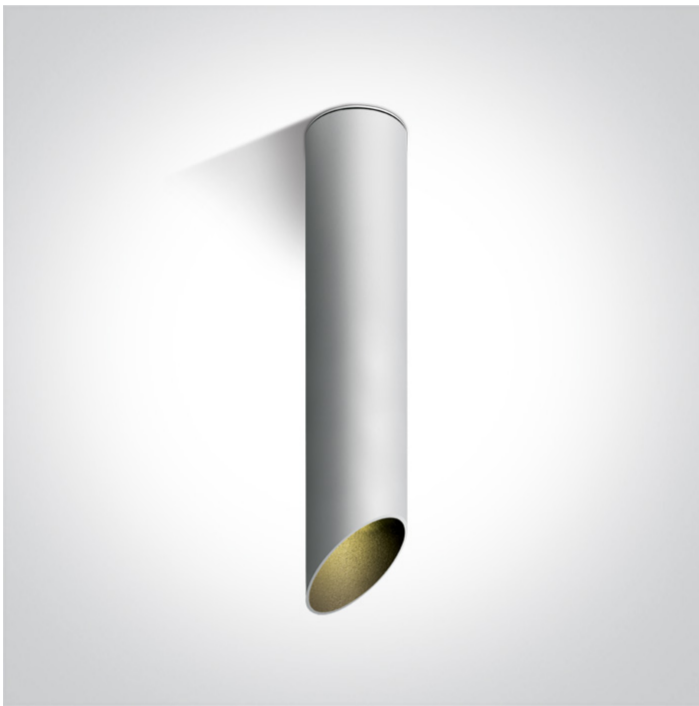

13 Wall & Ceiling>Decorative Cut Cylinders Aluminium

12105E2/W/B

10W MR16 GU10 White with Black reflector cylinder downlight.

Complies with standard EN60598-1 and any other specific standards.

Downloads

Dimensions

Physical Specification

Item Group	13 Wall & Ceiling
Family	Decorative Cut Cylinders Aluminium
Order Code	12105E2/W/B
Colour	White-Black
Material	Aluminium
Shape	Circular
Height	300mm
Diameter	60mm
Surface Ceiling	Yes
Indoor	Yes
Adjustable	No