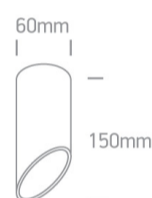

13 Wall & Ceiling>Decorative Cut Cylinders Aluminium

**12105E1/W/B**

10W MR16 GU10 White with black reflector cylinder downlight.

Complies with standard EN60598-1 and any other specific standards.

Downloads

Dimensions

Physical Specification

Item Group	13 Wall & Ceiling
Family	Decorative Cut Cylinders Aluminium
Order Code	12105E1/W/B
Colour	White-Black
Material	Aluminium
Shape	Circular
Height	150mm
Diameter	60mm
Surface Ceiling	Yes
Indoor	Yes
Adjustable	No