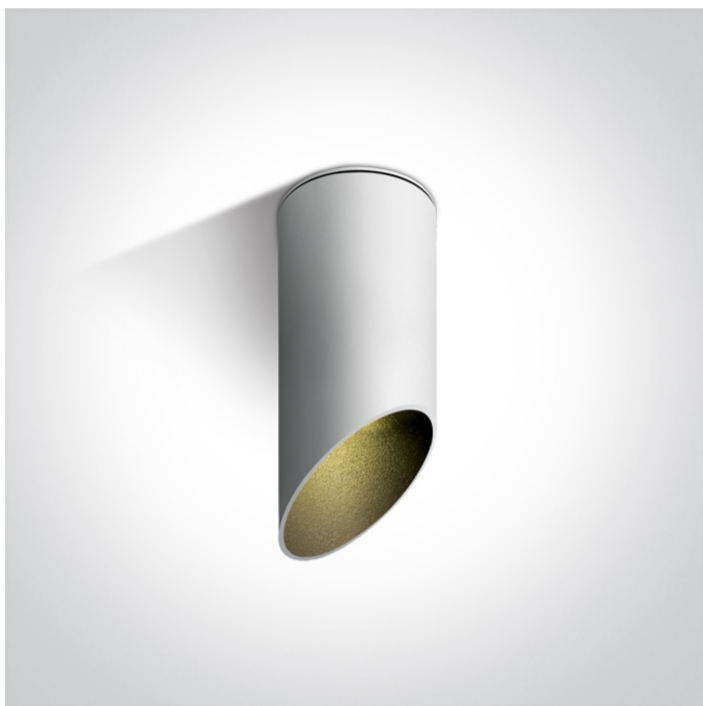

13 Wall & Ceiling>Decorative Cut Cylinders Aluminium

**12105E1/W/B**

10W MR16 GU10 White with black reflector cylinder downlight.

Complies with standard EN60598-1 and any other specific standards.

Downloads

Dimensions

Physical Specification

Item Group	13 Wall & Ceiling
Family	Decorative Cut Cylinders Aluminium
Order Code	12105E1/W/B
Colour	White-Black
Material	Aluminium
Shape	Circular
Height	150mm
Diameter	60mm
Surface Ceiling	Yes
Indoor	Yes
Adjustable	No