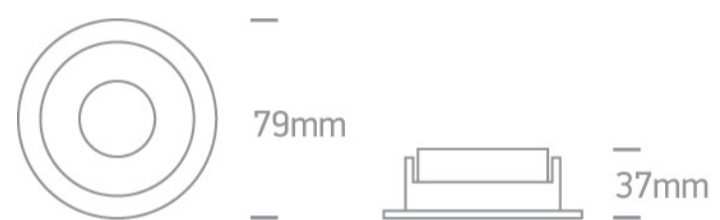

## 10105M/W/W

White Body White Reflector Dark Light Recessed MR16 spot with GU10 lampholder.

Complies with standard EN60598-1 and any other specific standards.

### Dimensions

### Physical Specification

Item Group	01 Recessed Spots Fixed
Family	The Chill Out Range Round
Order Code	10105M/W/W
Colour	White
Material	Aluminium
Shape	Circular
Height	37mm
Diameter	79mm
Cutout Hole Diameter	70mm
Recessed Ceiling	Yes
Depth Required	120mm
Indoor	Yes