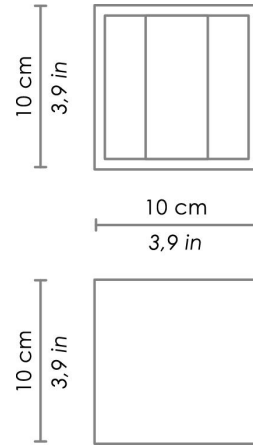

AI LIGHTS LATI

COLLECTION

CUBETTO

WALL

CUBETTO

WALL

AI LIGHTS
LATTI

Wall lamp with a matt white or dark grey painted die-cast aluminium frame and a transparent polycarbonate diffuser. The high IP rating (IP54) makes the lamp ideal for indoor and outdoor use. It has independent control of the beam of light above and below.

Available on request:
cover's colours

| CODE | COLOR |
|----------|--|
| LD0052B3 | White <input type="radio"/> |
| LD0052G3 | Dark grey <input checked="" type="radio"/> |

| DIMENSIONS AND HOLES | |
|----------------------|--------------------------------------|
| Dimensions | 10 - 10 - 10 cm / 3,9 - 3,9 - 3,9 in |

| ILLUMINOTECHNICAL SPECIFICATIONS | |
|----------------------------------|----------------------------|
| Source | LED |
| Type | SMD |
| Power LED | 5,4 W |
| Total Watt | 6,5 W |
| Lumen LED board | 594 lm |
| Lumen lamp | 474 lm |
| Beam angle | 60° |
| Colour temperature | 3000 K |
| CRI | >90 |
| Lamp life | minimum 2 years guaranteed |