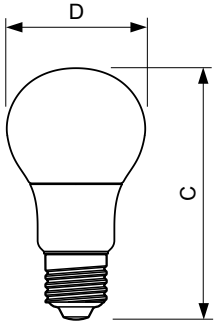

CorePro LEDbulbs

Product Data

Full product code	871869657771400
Order product name	CorePro LEDbulb ND 7.5-60W A60 E27 830
EAN/UPC - Product	8718696577714
Order code	929001304732
Numerator - Quantity Per Pack	1

Numerator - Packs per outer box	10
Material Nr. (12NC)	929001304732
Net Weight (Piece)	0.076 kg

Dimensional drawing

A60 220-240V 8W-60W 806lm 3000K E27 ND

Product	D	C
CorePro LEDbulb ND 7.5-60W A60 E27 830	60 mm	110 mm