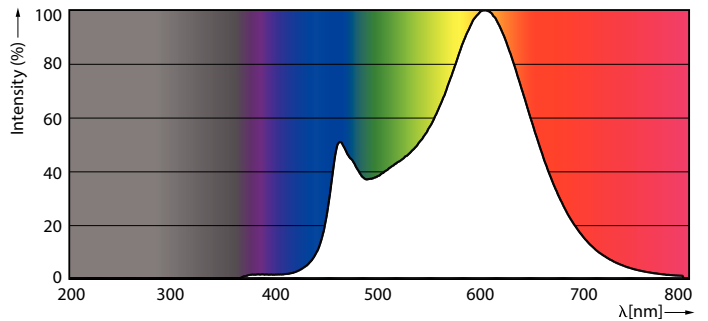

CorePro LEDbulb 40W E27 830 FR A60