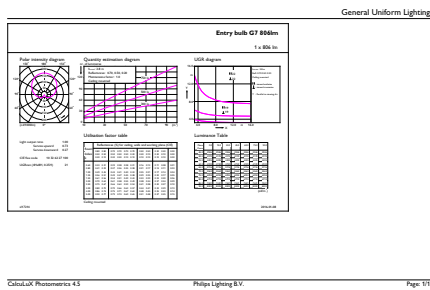

Photometric data

CorePro LEDbulb 60W E27 830 FR A60