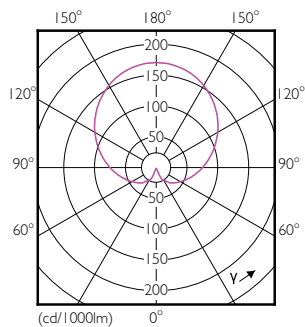

CorePro LEDbulb 40W E27 830 FR A60