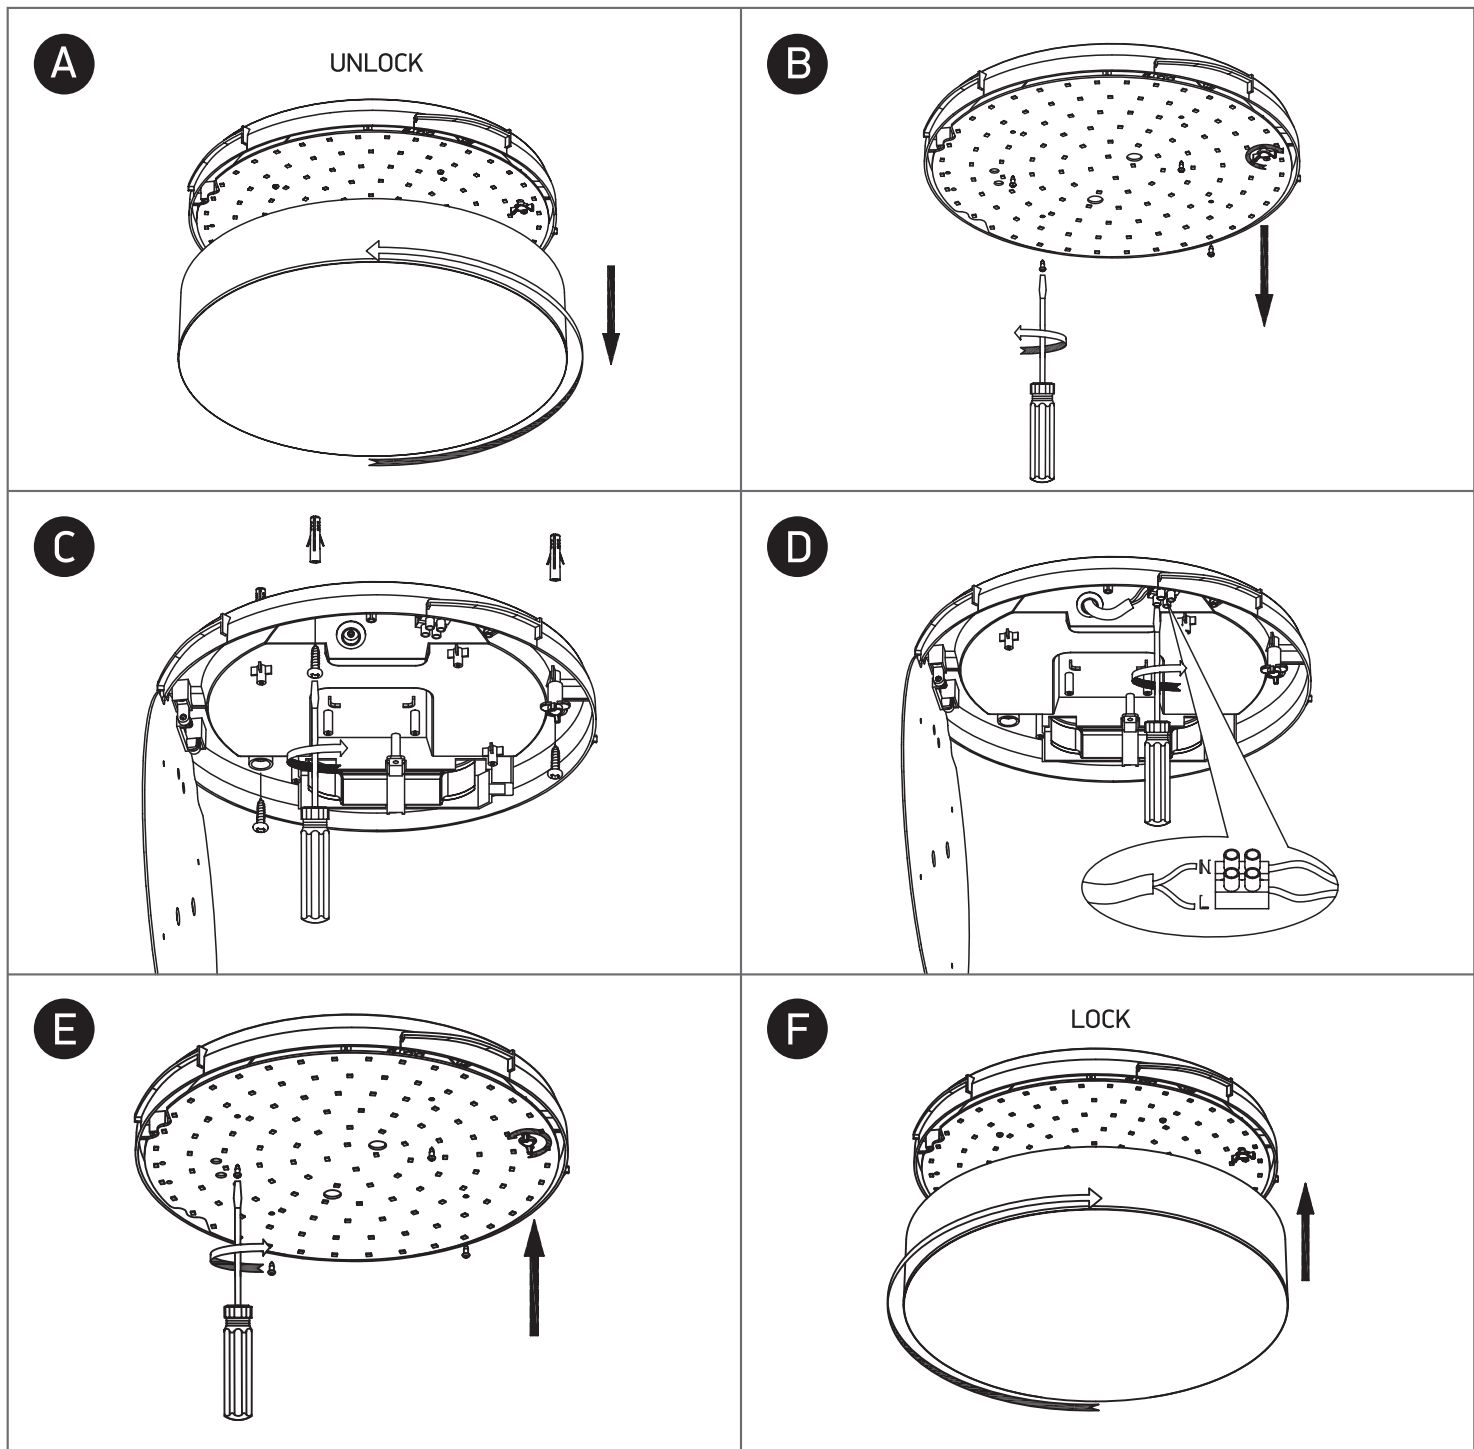

# INSTALLATION MANUAL

67390

ecolight

230V | SMD 2835 | 21W | IP65 | ABS + PC

Complete with driver.

80  
CRI

one  
LIGHT