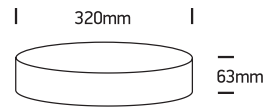

# INSTALLATION MANUAL

67390

ecolight

230V | SMD 2835 | 21W | IP65 | ABS + PC

Complete with driver.

80  
CRI

one  
LIGHT