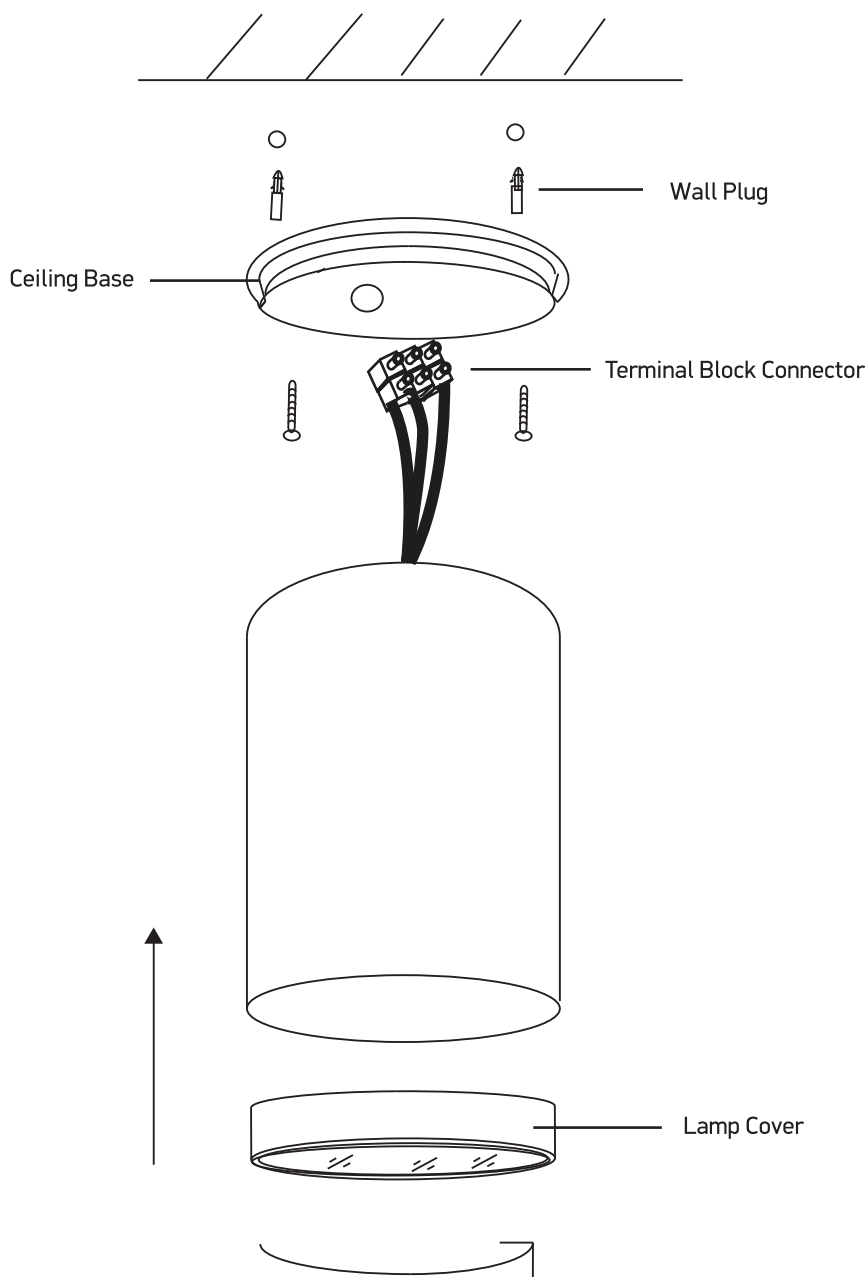

INSTALLATION MANUAL

67132C

106mm

134mm

100-240V | PAR30 | E27 | 75W | IP54 | Die cast

Warnings:

1. Make sure that the product is installed properly before connecting to electricity.
2. Do not cover the fitting.
3. Maintenance and installation should only be carried out by a professional electrician.