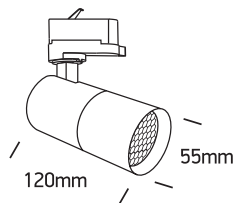

INSTALLATION MANUAL

65522T

10W | 100-240V | MR16 | GU10 | IP20 | Aluminium | Adjustable

Warnings:

1. Make sure that the product is installed properly before connecting to electricity.
2. Do not cover the fitting.
3. Maintenance and installation should only be carried out by a professional electrician.