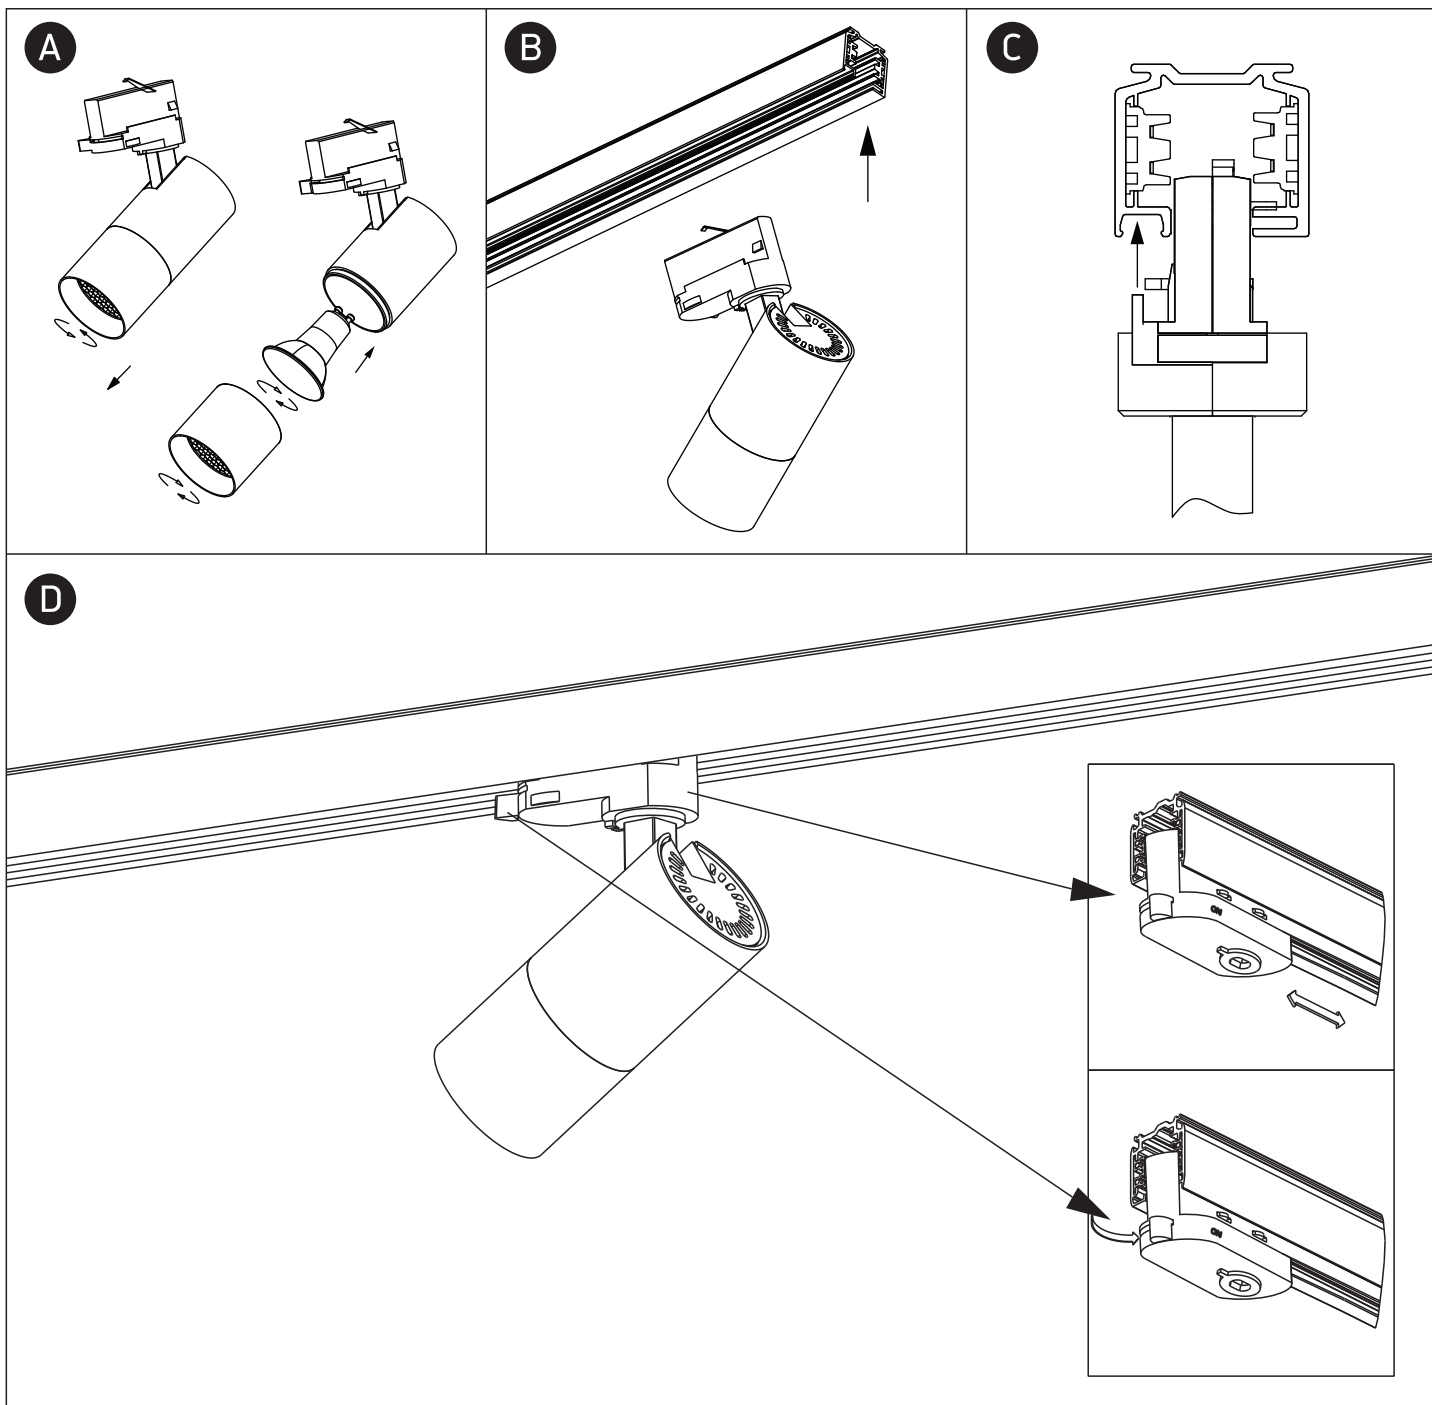

INSTALLATION MANUAL

65522T

10W | 100-240V | MR16 | GU10 | IP20 | Aluminium | Adjustable

Warnings:

1. Make sure that the product is installed properly before connecting to electricity.
2. Do not cover the fitting.
3. Maintenance and installation should only be carried out by a professional electrician.