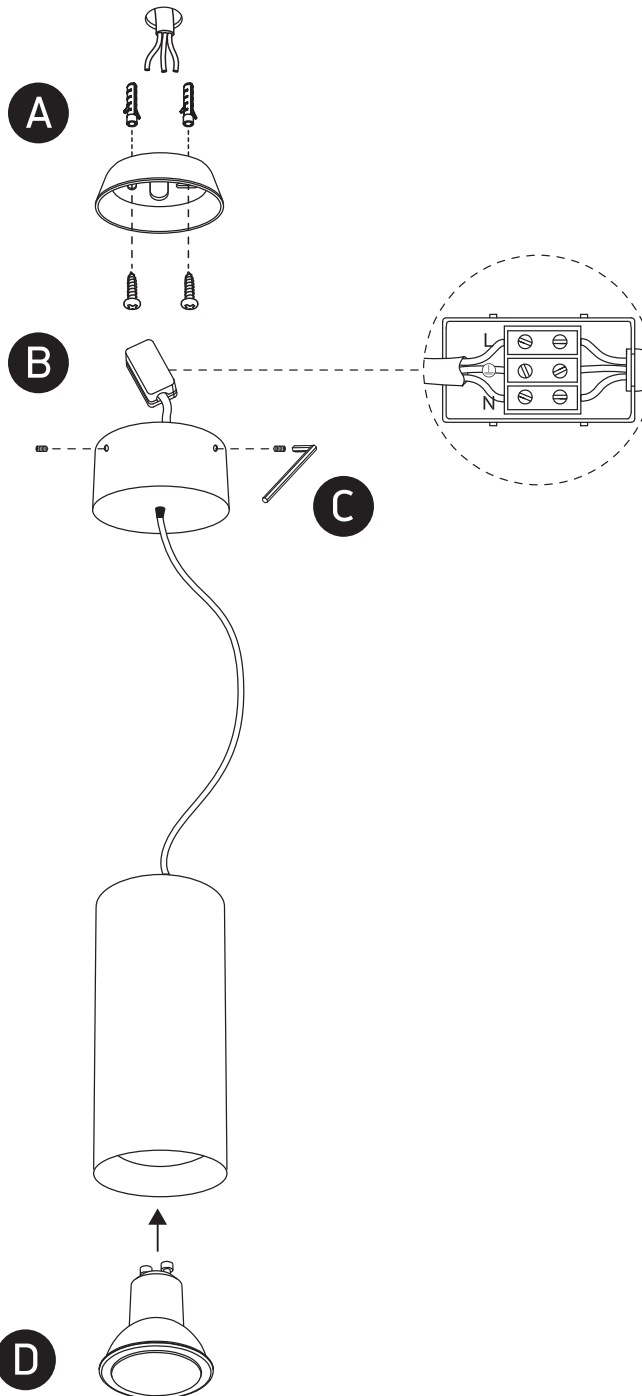

INSTALLATION MANUAL

63105N

100-240V | MR16 | GU10 | 10W | IP20 | Aluminium

Warnings:

1. Make sure that the product is installed properly before connecting to electricity.
2. Do not cover the fitting.
3. Maintenance and installation should only be carried out by a professional electrician.