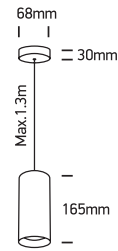

INSTALLATION MANUAL

63105N

100-240V | MR16 | GU10 | 10W | IP20 | Aluminium

Warnings:

1. Make sure that the product is installed properly before connecting to electricity.
2. Do not cover the fitting.
3. Maintenance and installation should only be carried out by a professional electrician.