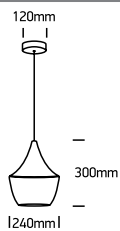

INSTALLATION MANUAL

63044

100-240V | E27 | 12W | IP20 | Aluminium

one
LIGHT

Warnings:

1. Fix the base on the ceiling.
2. Make sure that the product is installed properly before connecting to electricity.
3. Connect the AC power cable as shown in the above diagram.
4. Do not cover the fitting.
5. Maintenance and installation should only be carried out by a professional electrician.