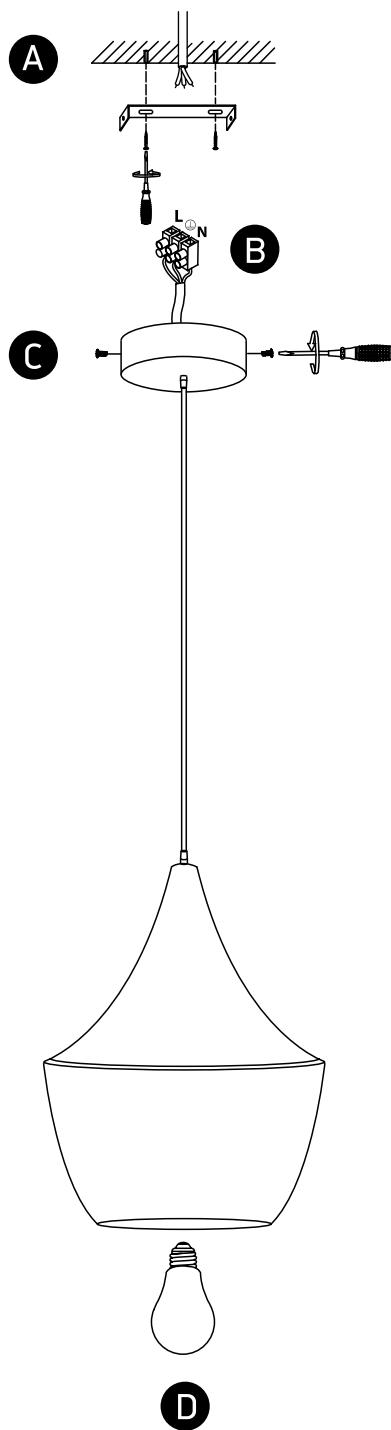

INSTALLATION MANUAL

63044

100-240V | E27 | 12W | IP20 | Aluminium

one
LIGHT

Warnings:

1. Fix the base on the ceiling.
2. Make sure that the product is installed properly before connecting to electricity.
3. Connect the AC power cable as shown in the above diagram.
4. Do not cover the fitting.
5. Maintenance and installation should only be carried out by a professional electrician.