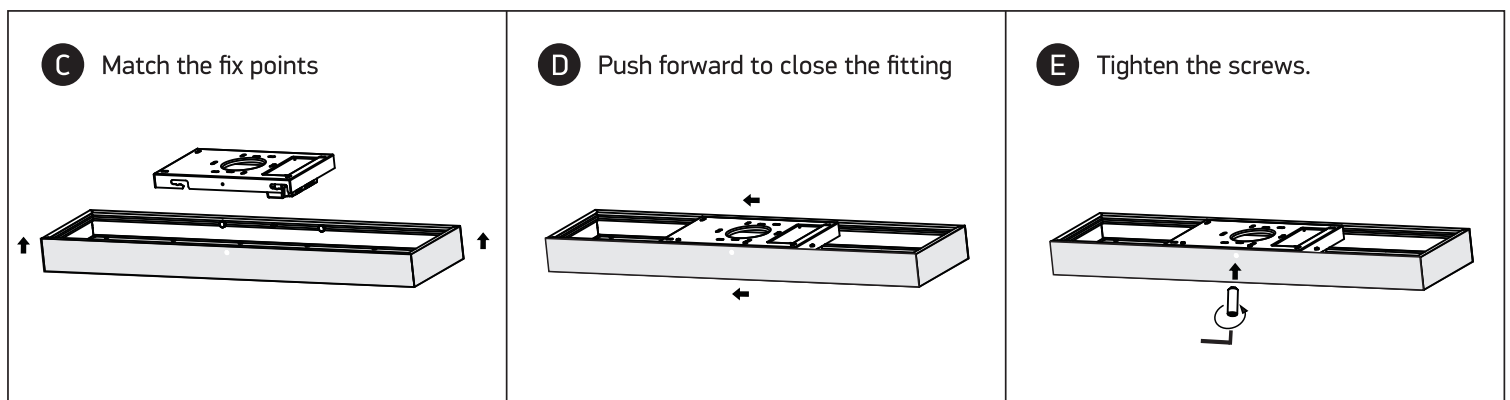

INSTALLATION MANUAL

62140RF

ecolight

80
CRI

230V | SMD 2016 | 40W | IP40 | Die cast

Complete with driver.

one
LIGHT

Warnings: