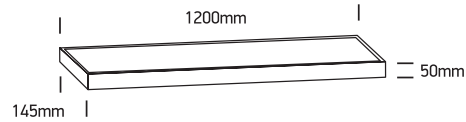

INSTALLATION MANUAL

62140RF

ecolight

80
CRI

230V | SMD 2016 | 40W | IP40 | Die cast

Complete with driver.

one
LIGHT

Warnings: