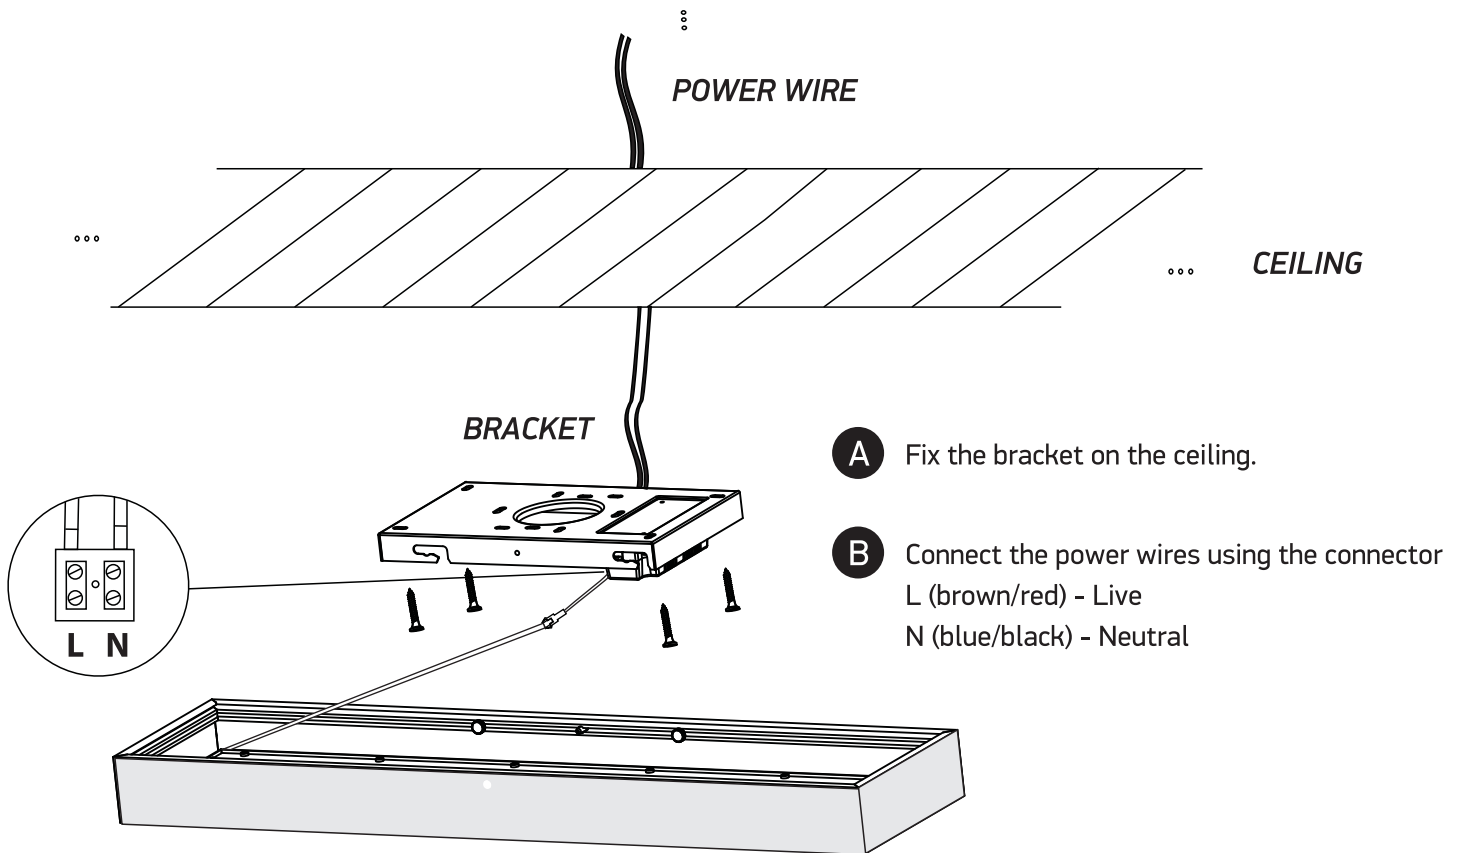

INSTALLATION MANUAL

62140RF

ecolight

80
CRI

230V | SMD 2016 | 40W | IP40 | Die cast

Complete with driver.

one
LIGHT

Warnings: