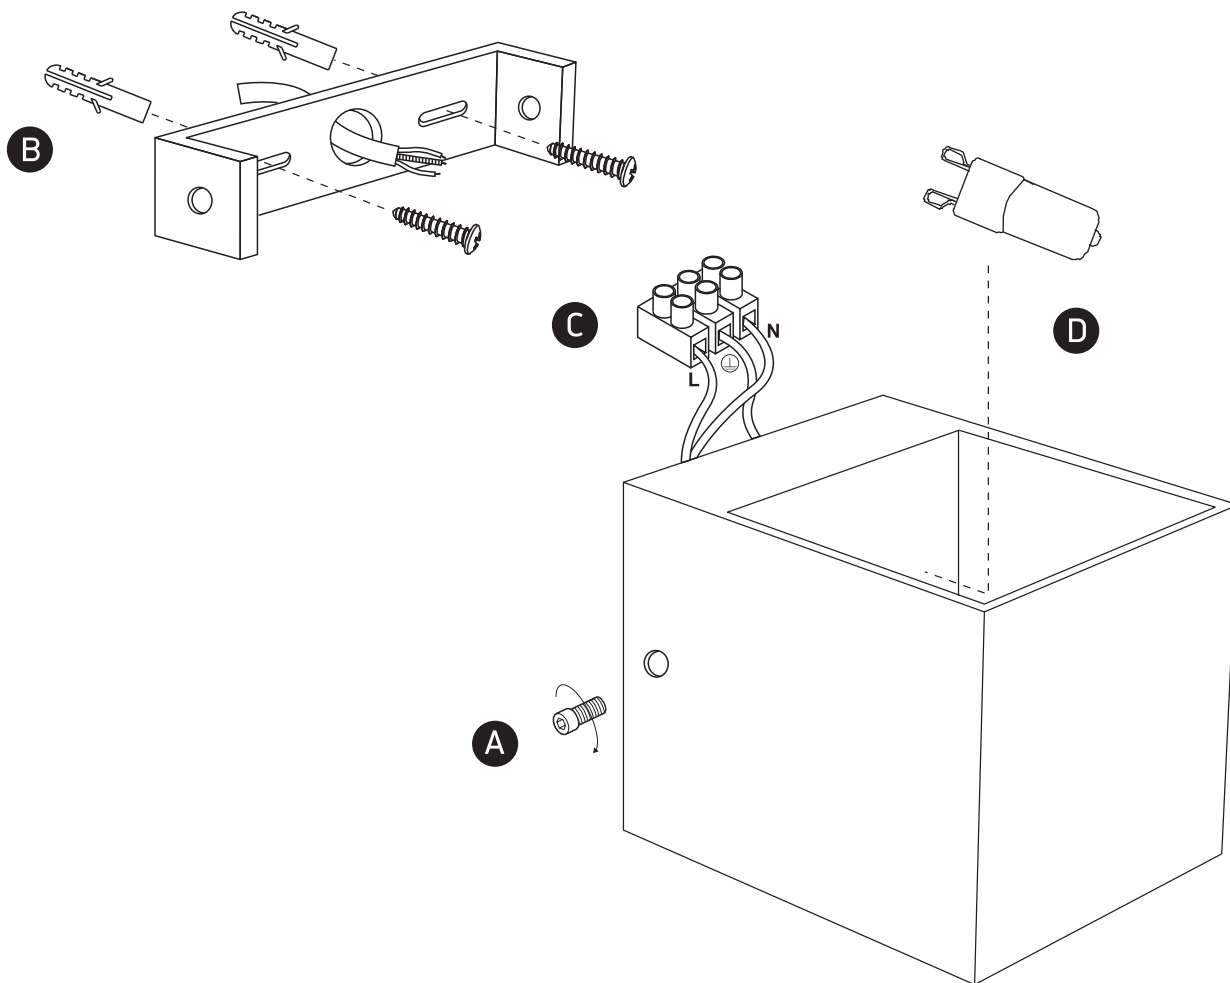

# INSTALLATION MANUAL

6030

100-240V | G9 | 30W | IP20 | Aluminium

## Warnings:

1. Make sure that the product is installed properly before connecting to electricity.
2. Do not cover the fitting.
3. Maintenance and installation should only be carried out by a professional electrician.