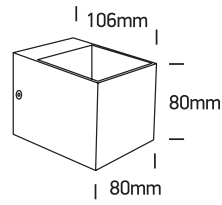

# INSTALLATION MANUAL

6030

100-240V | G9 | 30W | IP20 | Aluminium